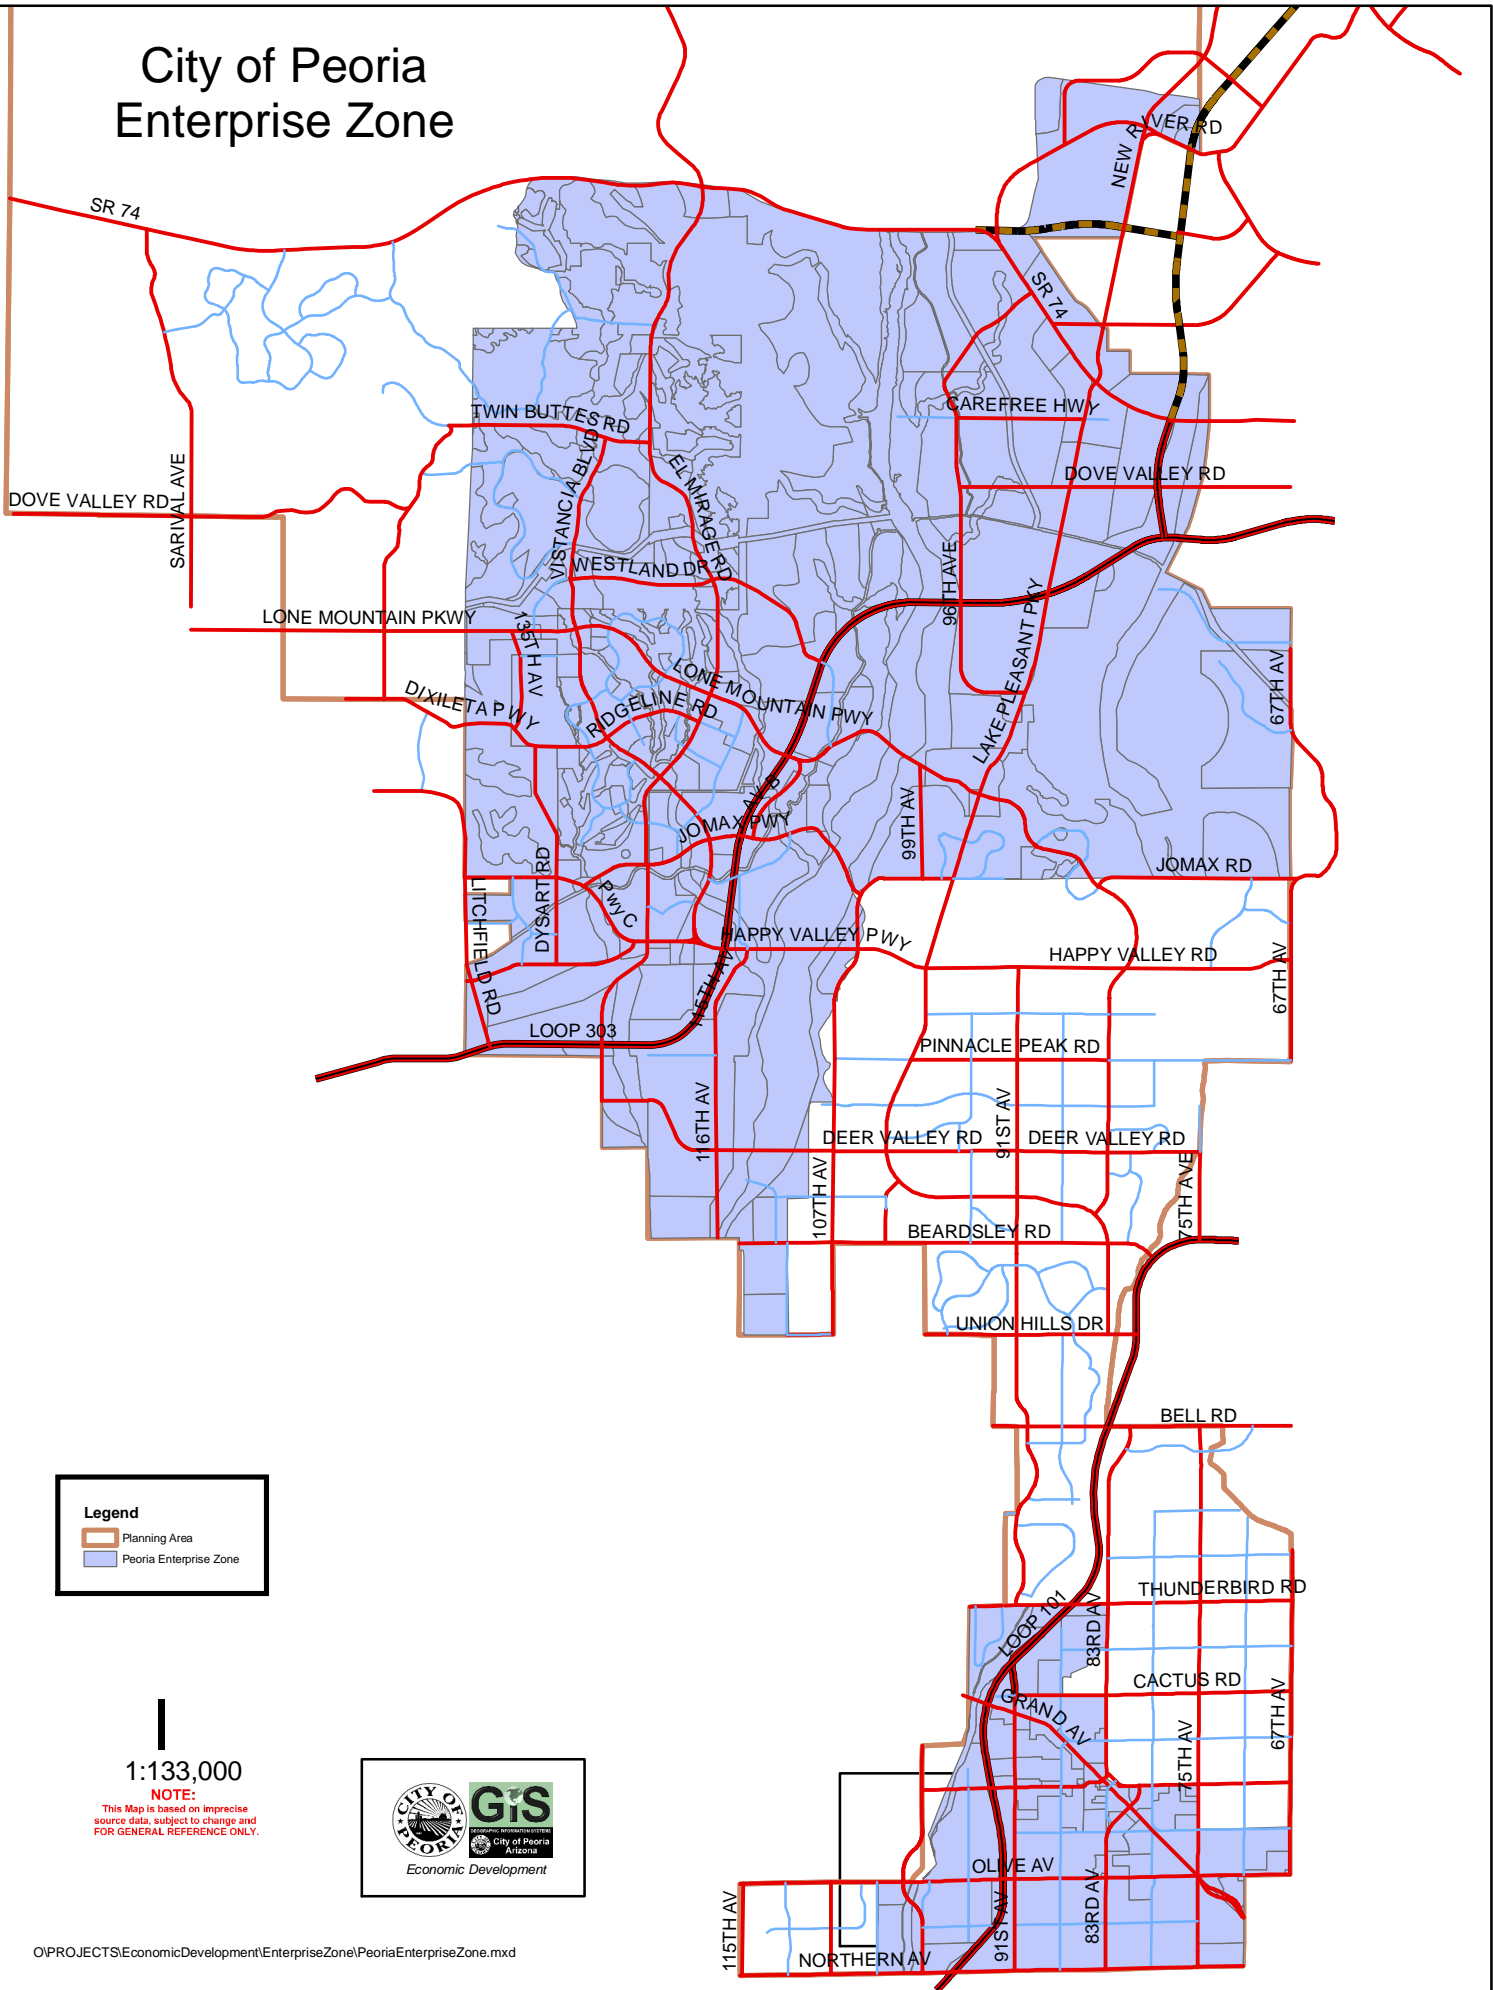

City of Peoria Enterprise Zone

Legend

- Planning Area
- Peoria Enterprise Zone

1:133,000