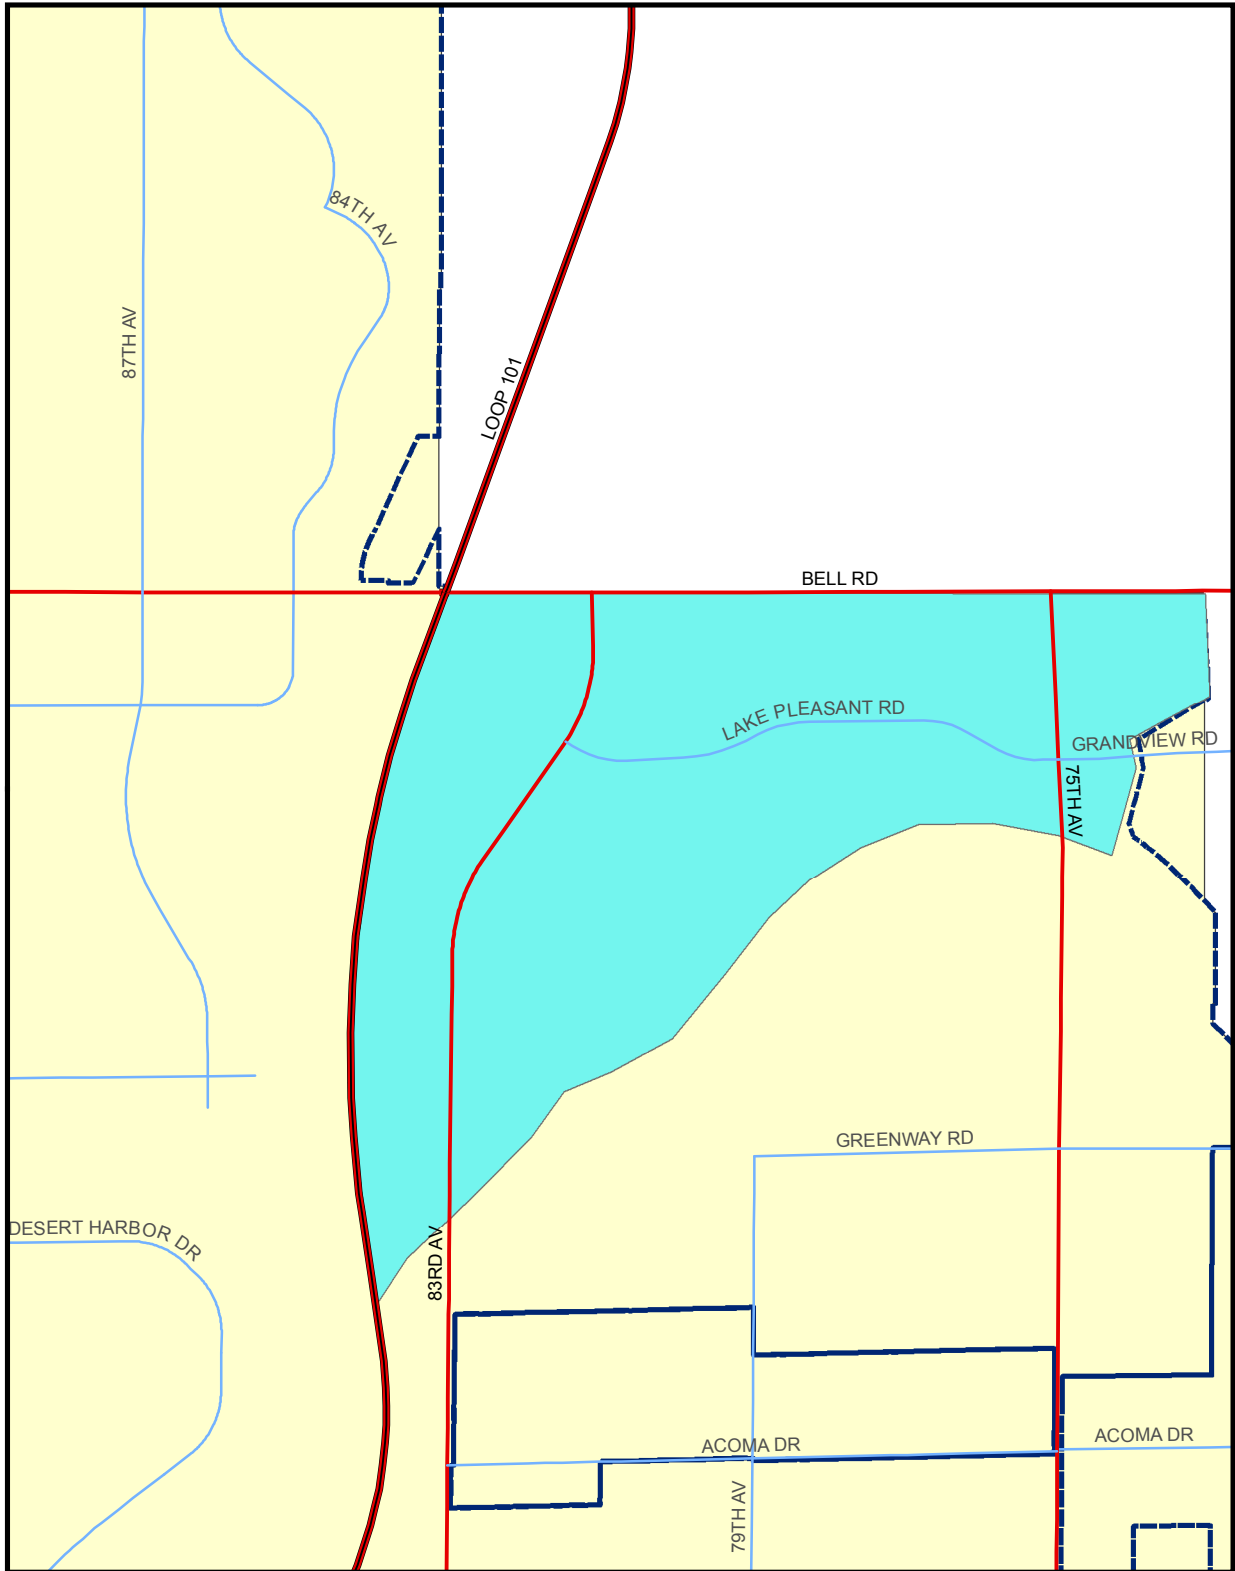

Peoria's Arrowhead Entertainment District

Economic Development

1:20,100