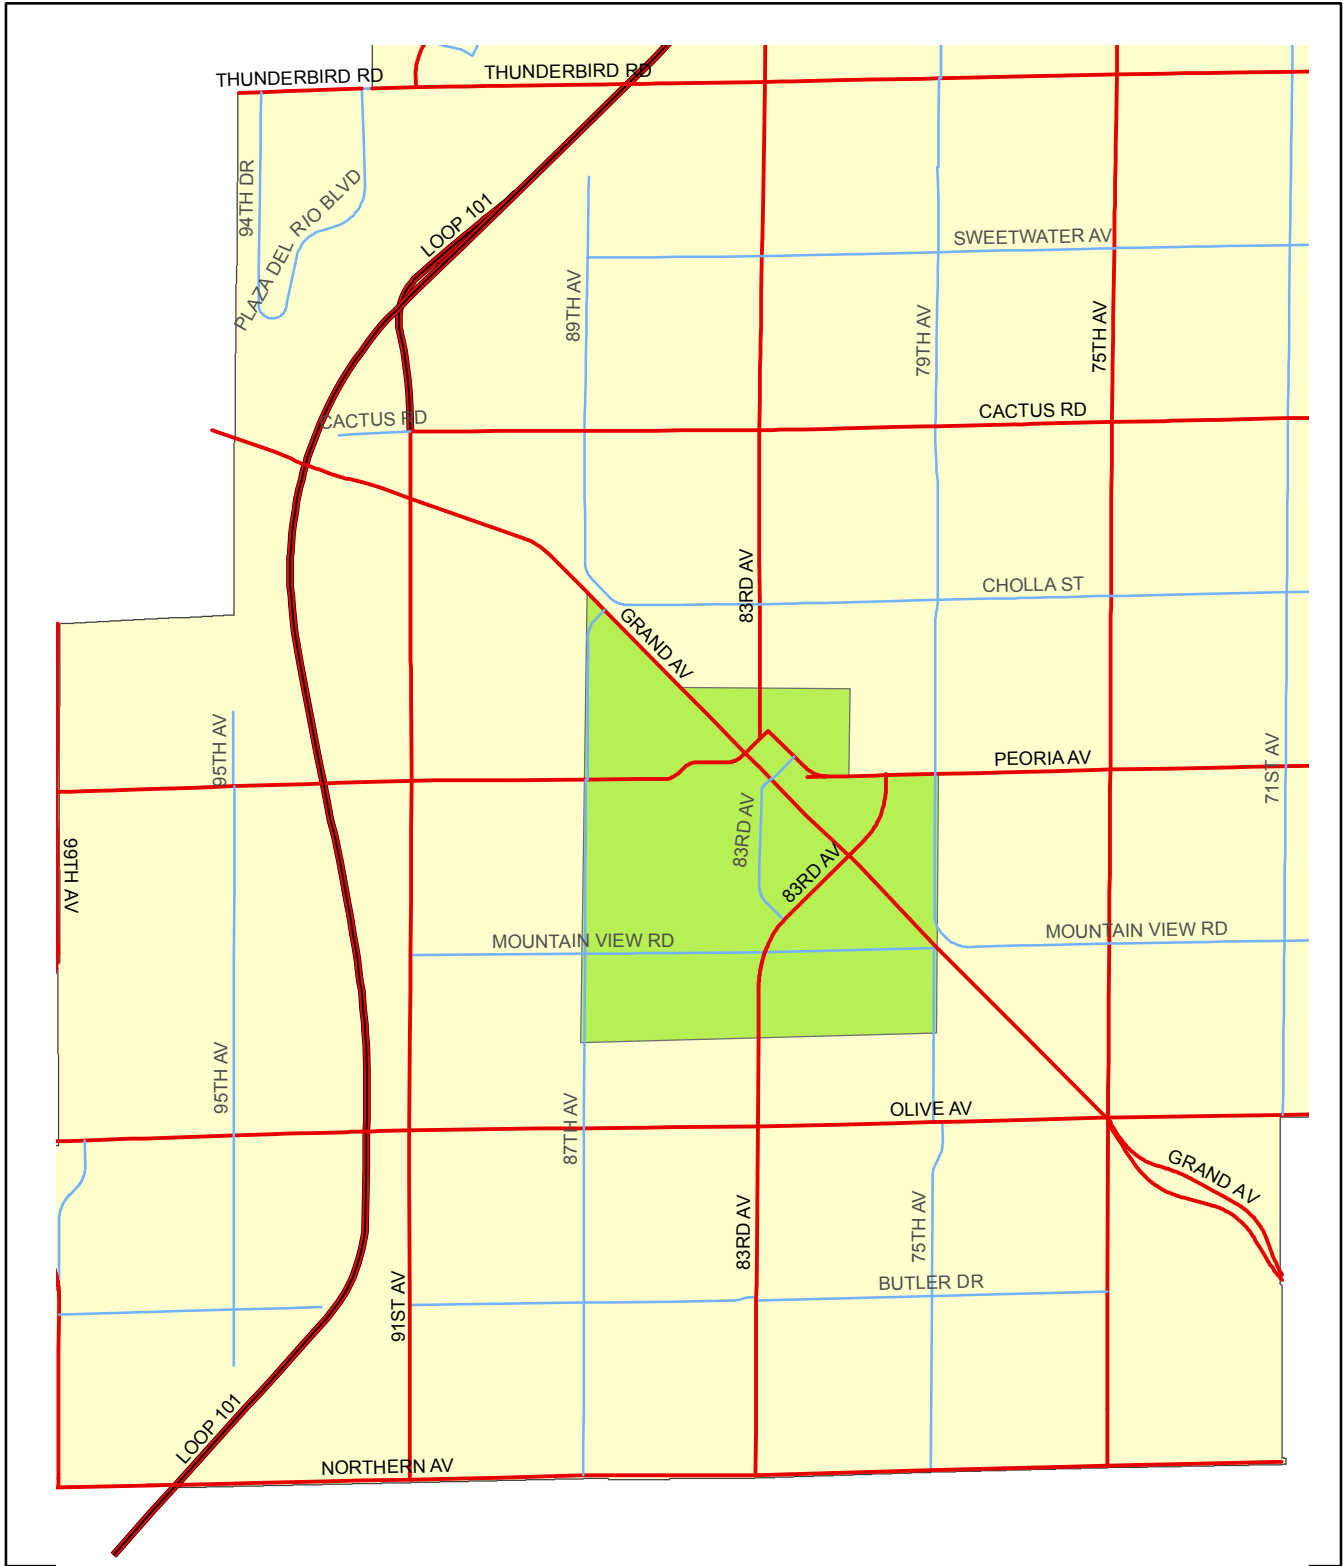

Peoria's City Centre

1:34,895