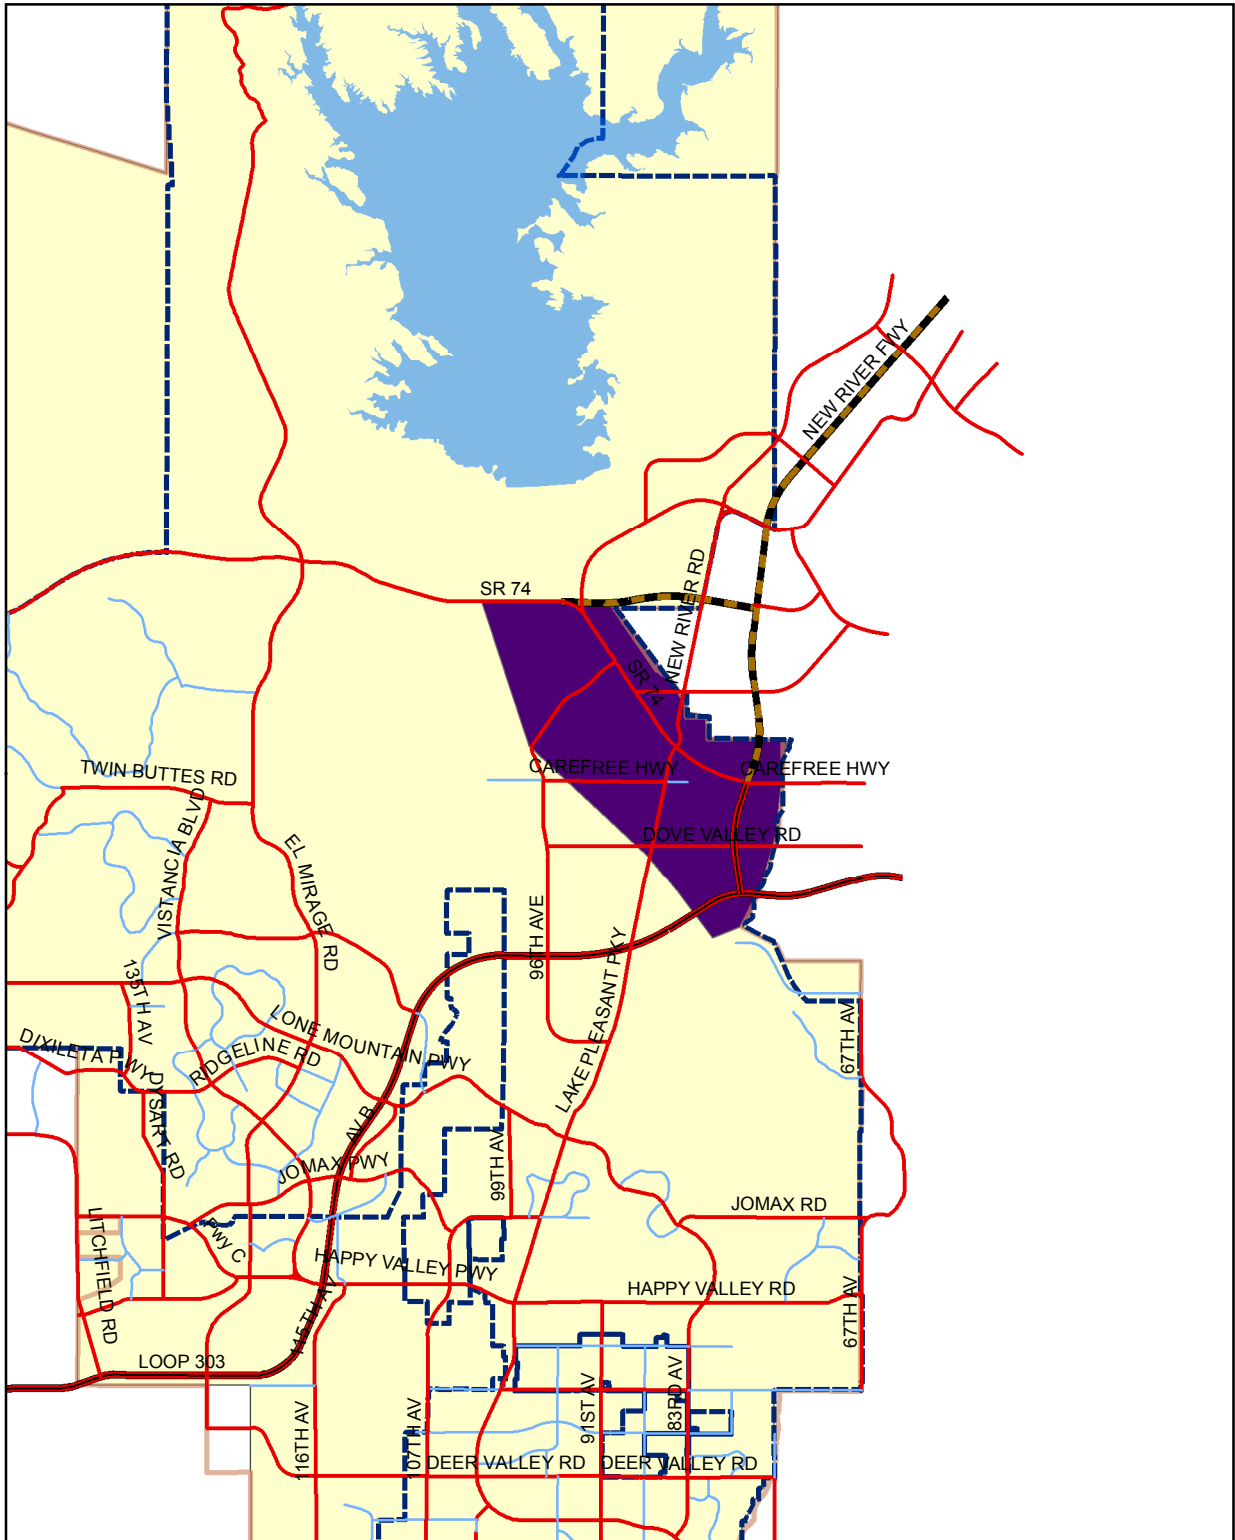

Peoria's Lake Pleasant Centre

1:139,795