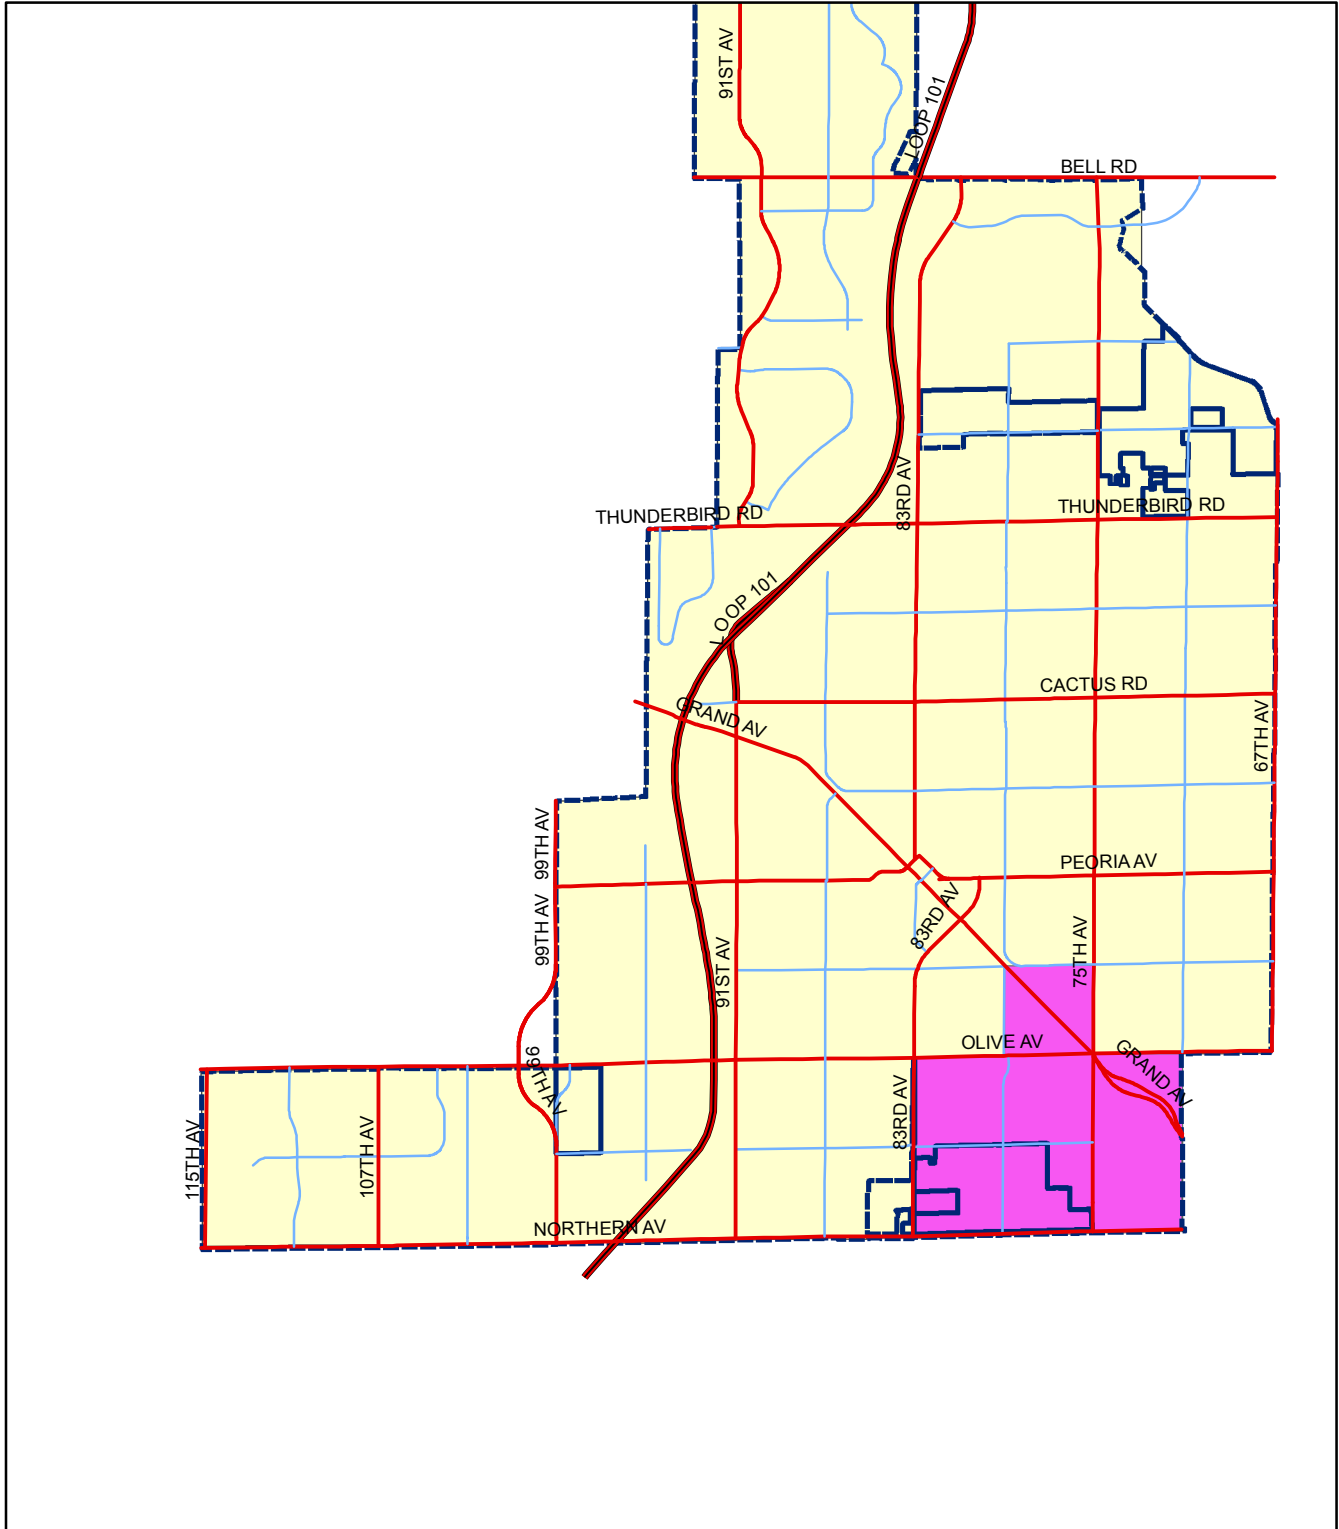

Peoria's Industrial Centre

1:68,248