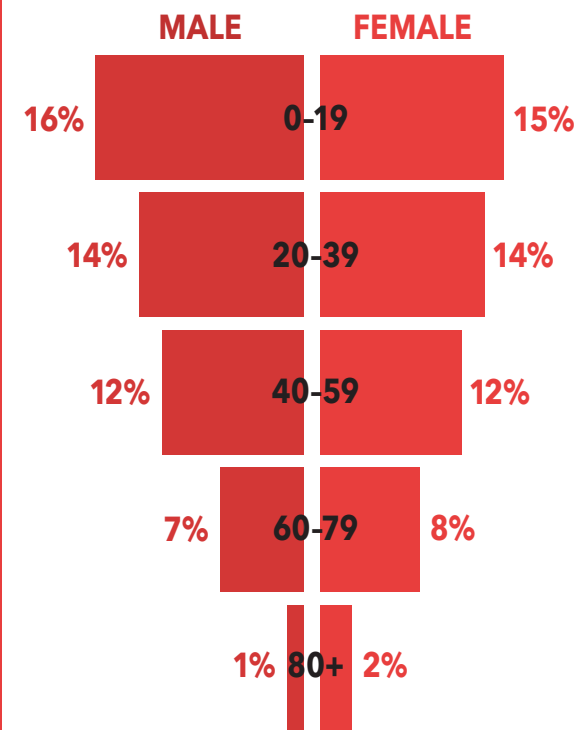

**28%** of the manufacturing workers in Maricopa County live in the West Valley, yet only 16% of the jobs are located here.

**\$62,775** is the average annual income for households in the West Valley.

**37%** of the healthcare workers in Maricopa County live in the West Valley, yet only 21% of the jobs are located here.

**62%** of the West Valley population is workforce age.

**34%** of the professional finance and insurance workers in Maricopa County live in the West Valley, yet only 12% of the jobs are located here.

### Projected Population Growth

Source: Maricopa Association of Governments (MAG), 2016 Population Projections

### Age Distribution