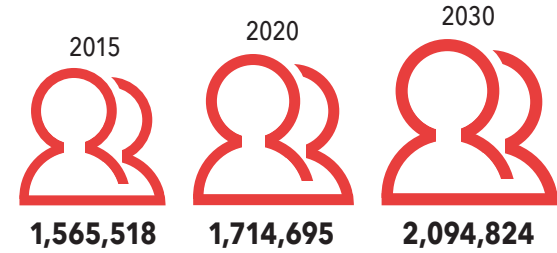

Did you know?

1.6 million people live in the West Valley.

69% of the West Valley workforce commutes outside of the region to work in other parts of Maricopa County.

40% of Phoenix residents live west of Interstate 17. Phoenix, the state's largest city, has a population of 1.5 million.

28% of the manufacturing workers in Maricopa County live in the West Valley, yet only 16% of the jobs are located here.

$62,775 is the average annual income for households in the West Valley.

37% of the healthcare workers in Maricopa County live in the West Valley, yet only 21% of the jobs are located here.

62% of the West Valley population is workforce age.

34% of the professional finance and insurance workers in Maricopa County live in the West Valley, yet only 12% of the jobs are located here.

Projected Population Growth

Source: Maricopa Association of Governments (MAG), 2016 Population Projections