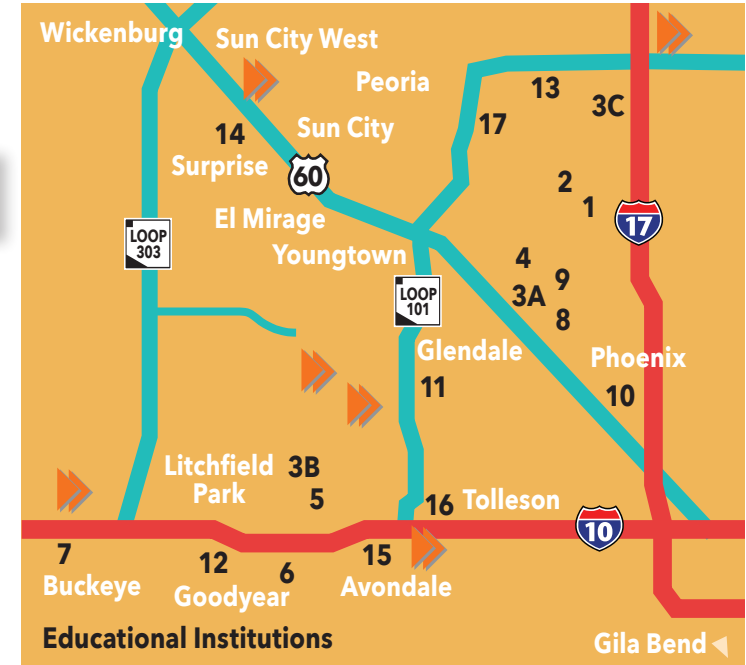

## Education

### Education Attainment

**269,394**  
 High school graduate or equal

**335,508**  
 Some college or Associates Degree

**202,763**  
 Bachelor's Degree or higher

Source: U.S. Census Bureau, 2011-2015  
 American Community Survey 5-Year Estimates

### ASU and UofA Graduates

Aerospace	225
Agriculture	356
Art	1,373
Business	8,210
Criminal Justice	1,652
Design/Construction	917
Education	10,319
Engineering	2,148
Information	4,433
Law	425
Mathematics	291
Medical	8,547
Multiple	1,153
Political	1,044
Science	2,189
Social	4,663
Technology	1,800
Tourism	382

#### Public

- 1 ASU West Campus
- 2 Thunderbird School
- 3A NAU at Glendale
- 3B NAU at Estrella Mountain
- 3C NAU at North Valley